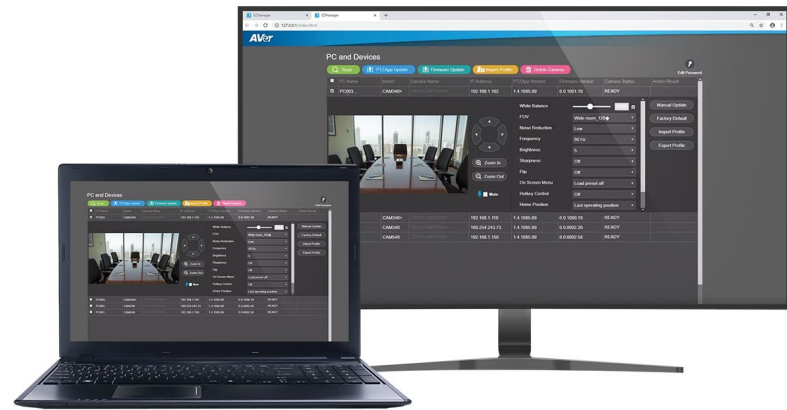

USB-C

Ceiling Mic

Plug-N-Play

Voice-Tracking

3 Year Warranty

USB 3.1

EZ Manager Software

Easy to Use and Efficient Central Management Tool

- Remotely manage firmware and software upgrades
- Backup and restore camera configurations
- Intuitive, responsive user interface
- Manage multiple devices and locations
- View camera connection status
- Scalable for 1 to 10,000 cameras